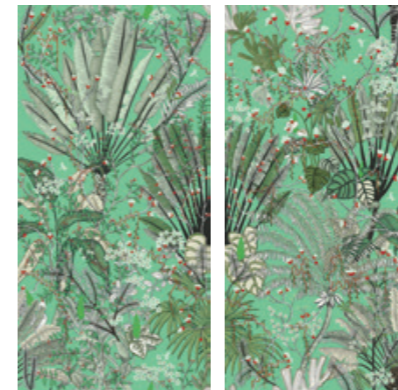

TECHNICAL DETAILS

PAPER41 PRO

TECHNOLOGY PORCELLANATO DIGITALE HD CON COLORAZIONI A FREDDO - HD COLD GLAZING DIGITAL PORCELAIN

FINISH OPACO RETTIFICATO - MATTE RECTIFIED

SIZES 50x100

THICKNESS 3,5 MM

RINFORZATO CON STUOIA IN FIBRA DI VETRO, PER RIVESTIMENTI.
REINFORCED WITH A SHEET OF FIBERGLASS, FOR WALL APPLICATION.

[TECHNICAL FEATURES AND PACKING - CLICK HERE](#)

PILAR

4100984 PILAR