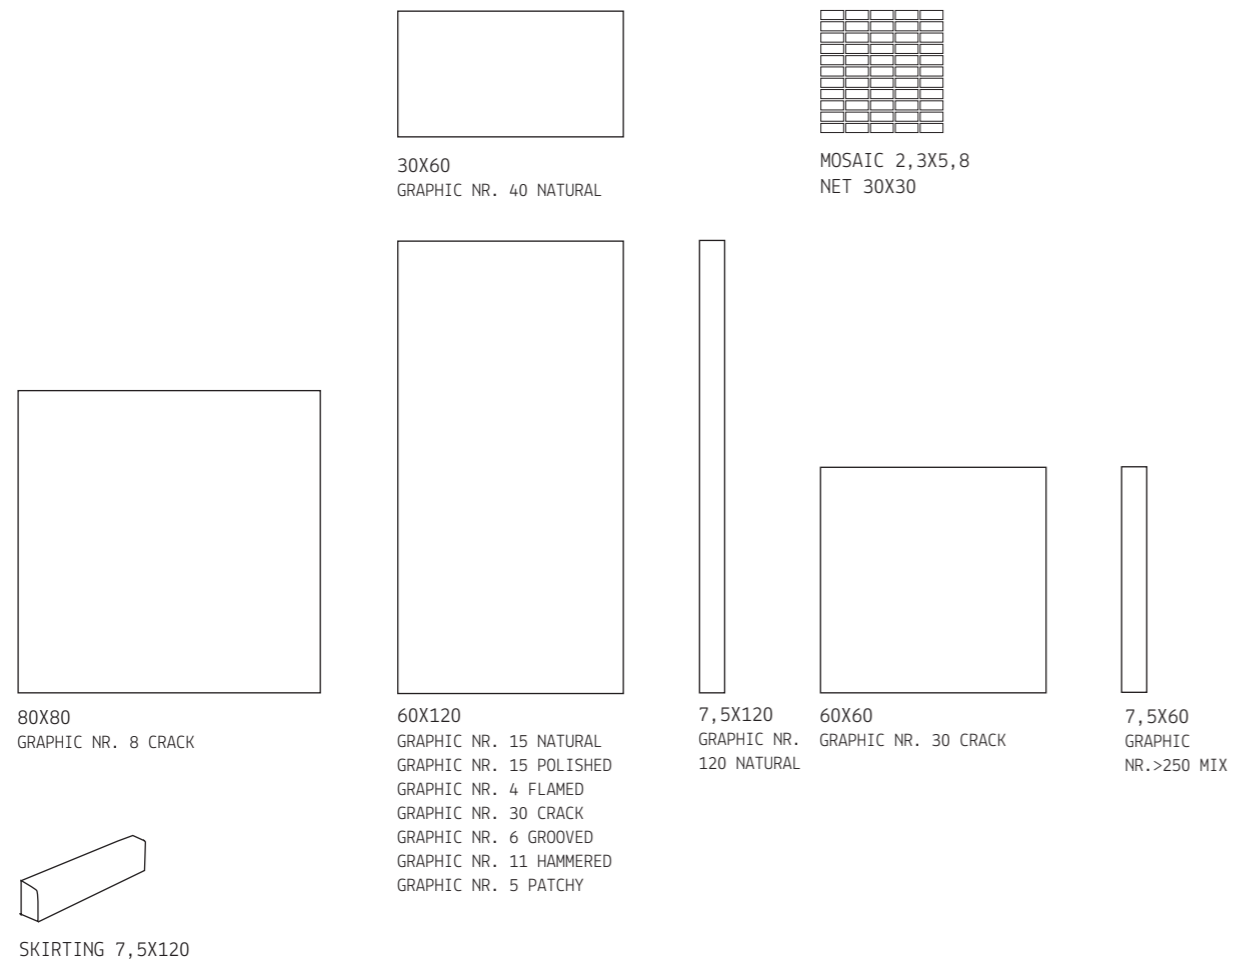

[TECHNICAL FEATURES AND PACKING - CLICK HERE](#)

SCG SIZES

IN OGNI SCATOLA CI SONO 3 PEZZI DESTRI E 3 PZ SINISTRI.
IN EVERY BOX THERE ARE 3 RIGHT PIECES AND 3 LEFT PIECES.

SCG GROUTS

SCG

SCG Mapei 111 Silver Grey
R. LOBSTER Mapei 145 Terra di S.