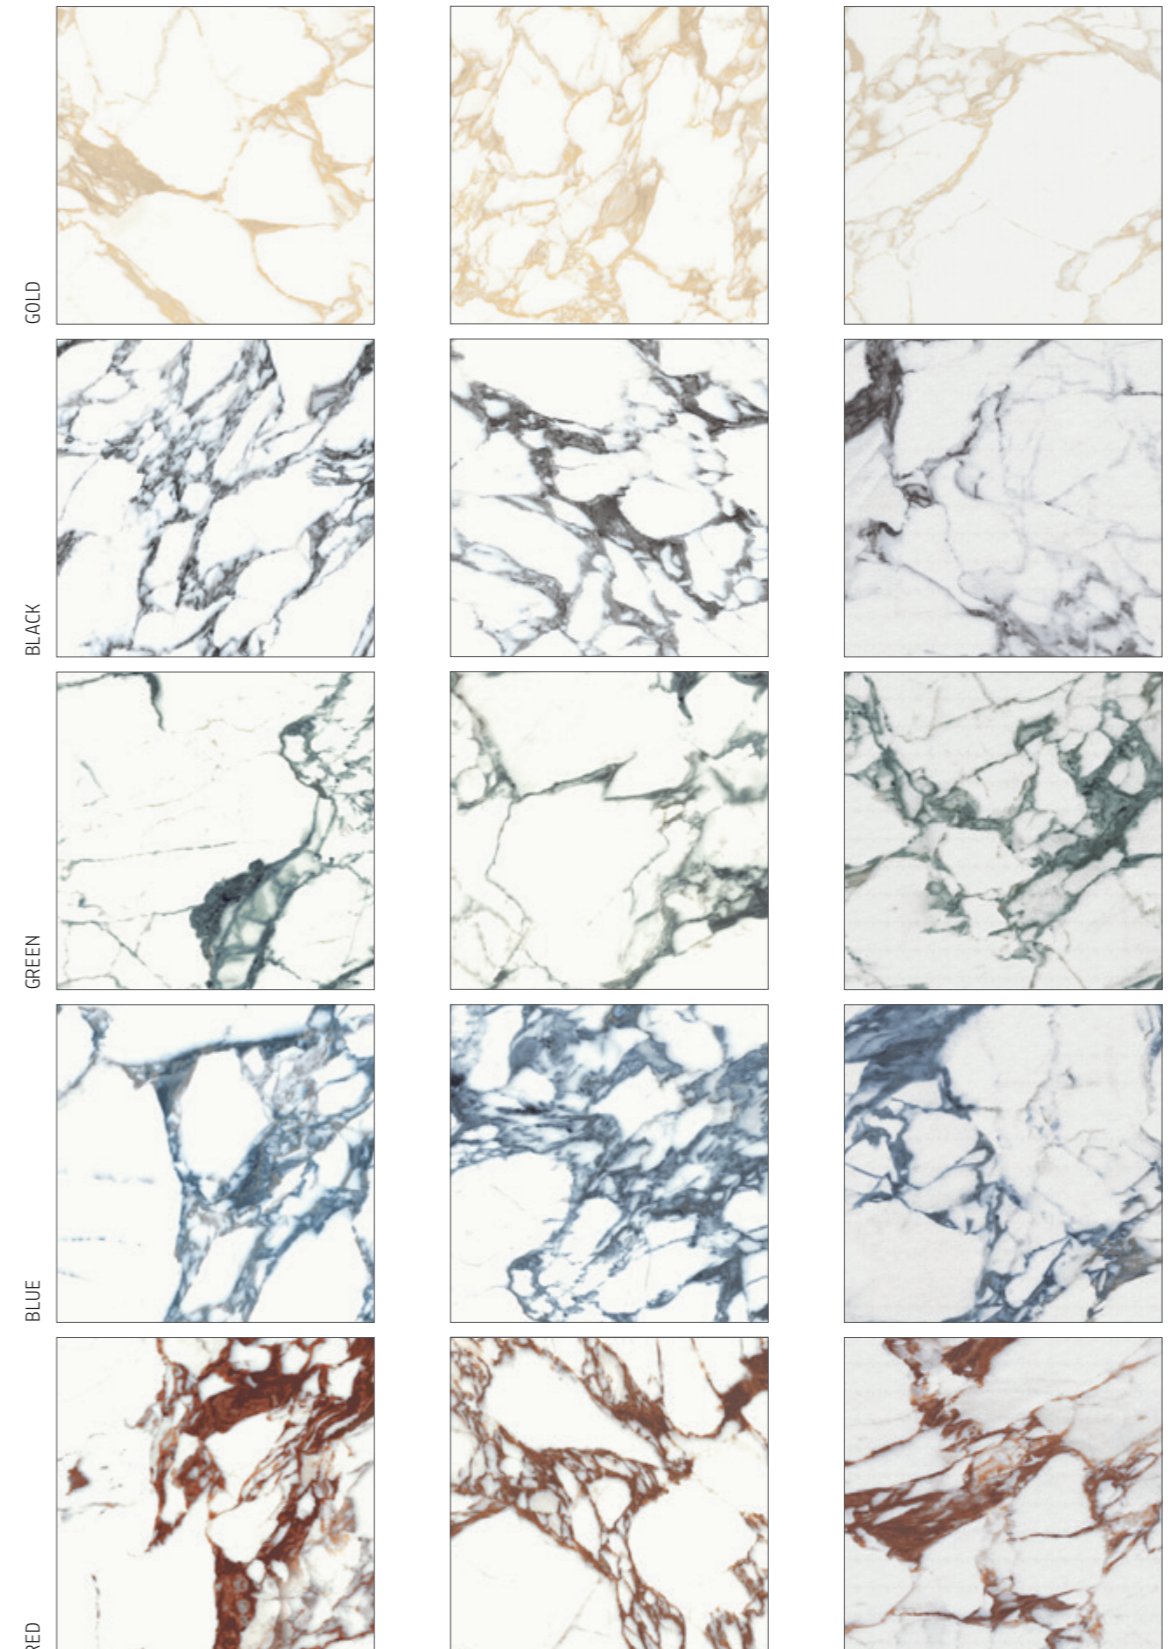

FINISH OPACO RETTIFICATO - NATURAL RECTIFIED

THICKNESS 9 MM

[TECHNICAL FEATURES AND PACKING - CLICK HERE](#)

PULP COLORS

DOUBLE POLISHED

DOUBLE HONED

RAW

PULP SIZES