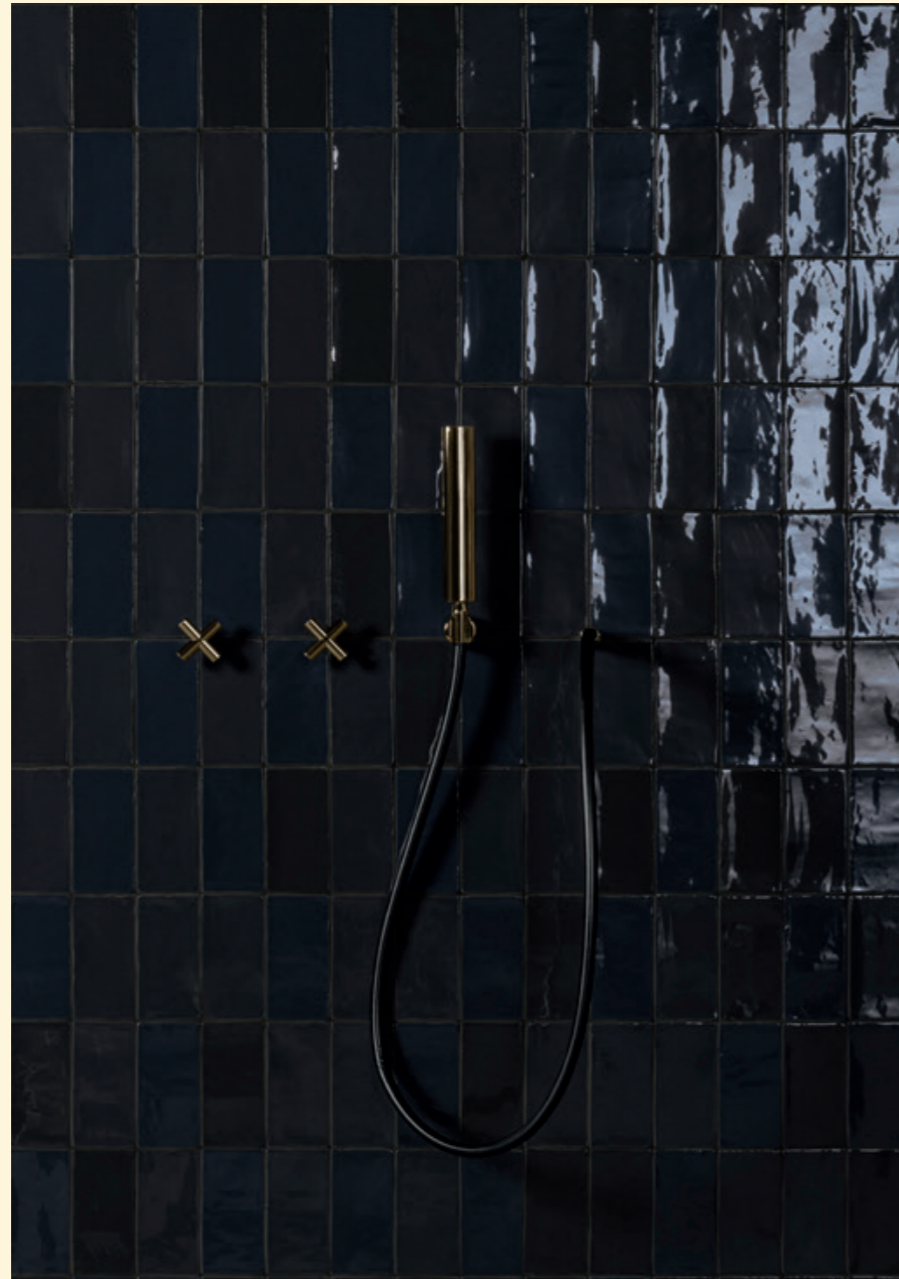

4100483 NANO GAP NERO

NANO GAP GROUTS

NANO GAP

BIANCO
GRIGIO
NERO

colori stucchi consigliati / advised grouts colors

Kerakoll 02
Kerakoll 06
Kerakoll 12

HOPS

Hops Lux Nero 7,5x15