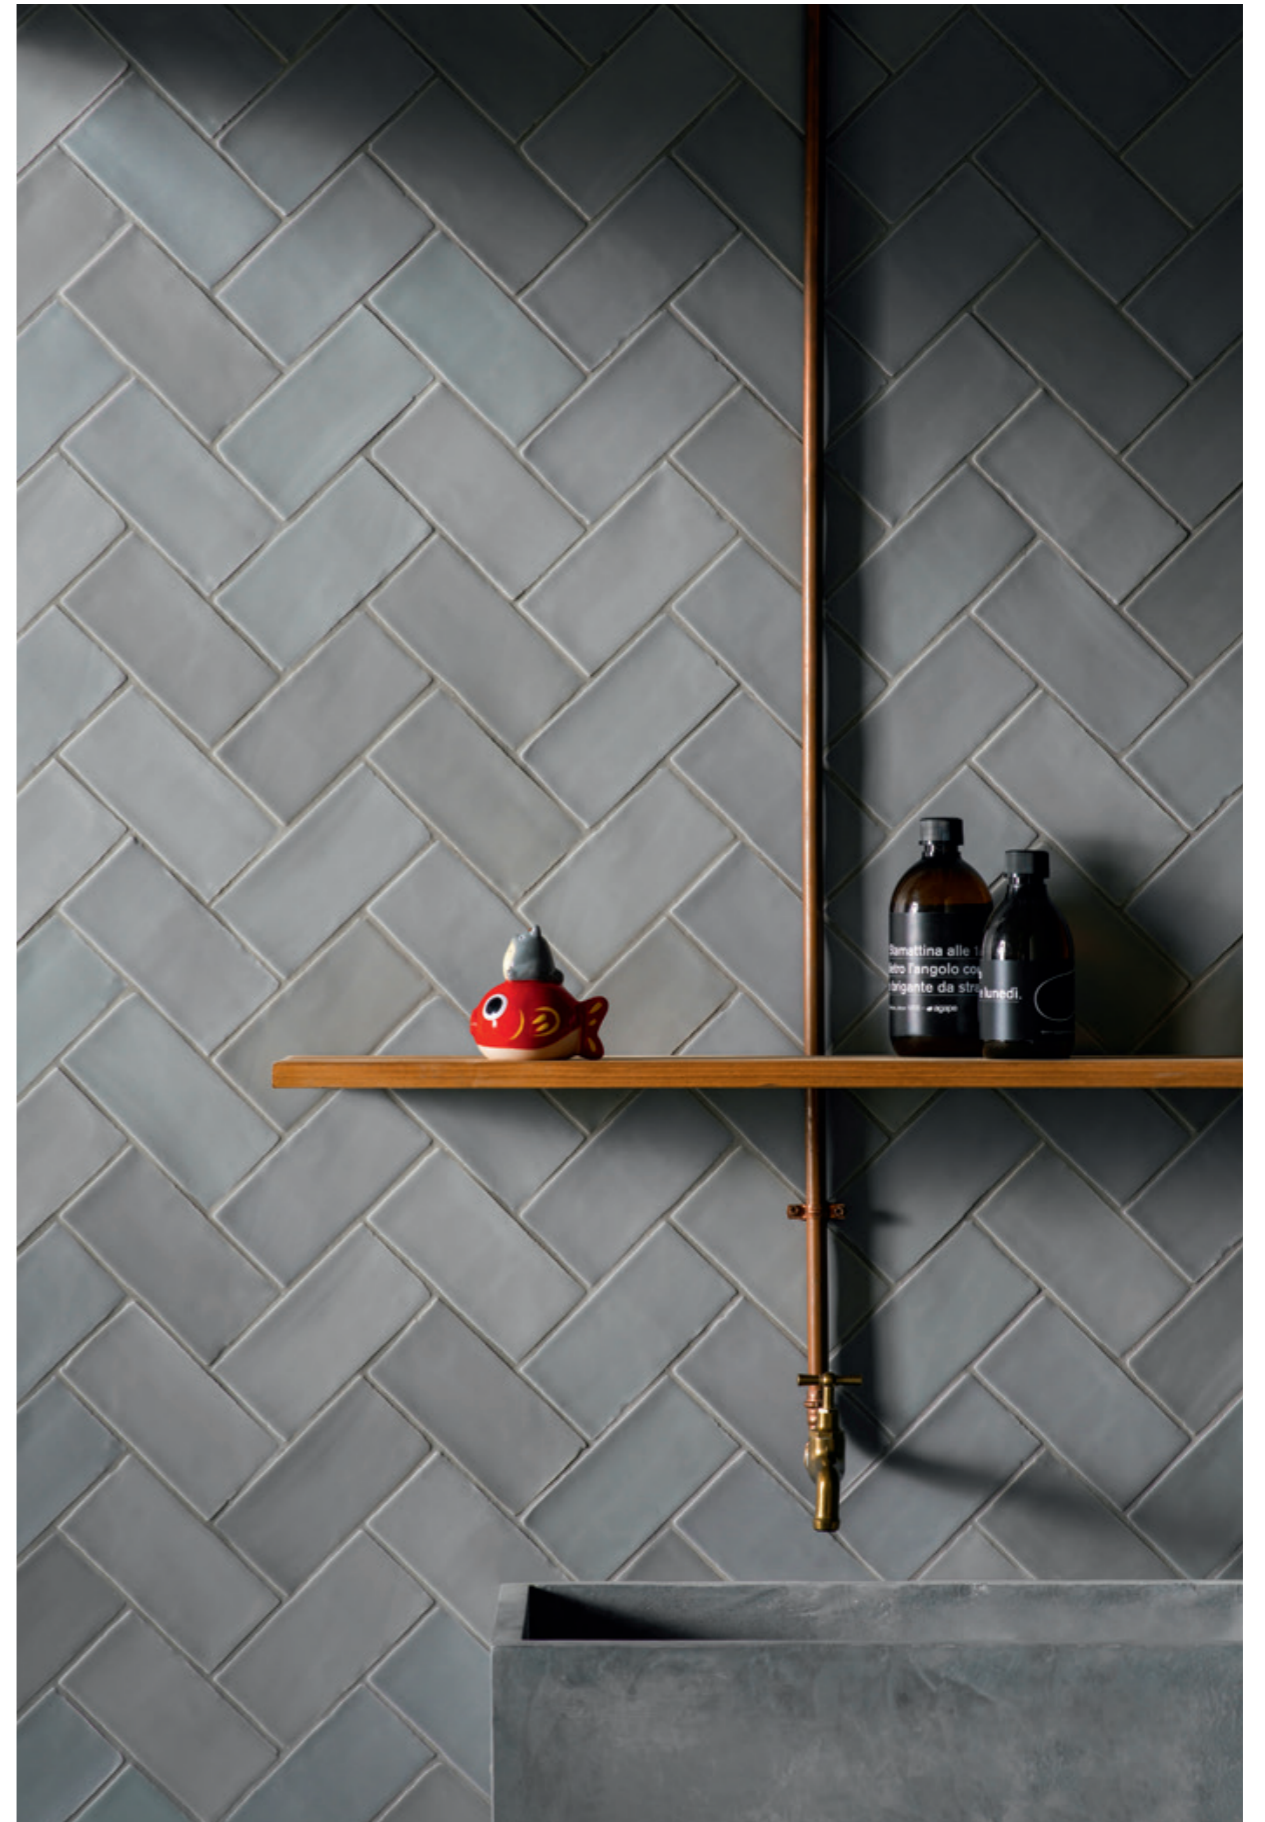

4100483 NANO GAP NERO

NANO GAP GROUTS

NANO GAP

BIANCO
GRIGIO
NERO

colori stucchi consigliati / advised grouts colors

Kerakoll 02
Kerakoll 06
Kerakoll 12

HOPS

Hops Lux Nero 7,5x15