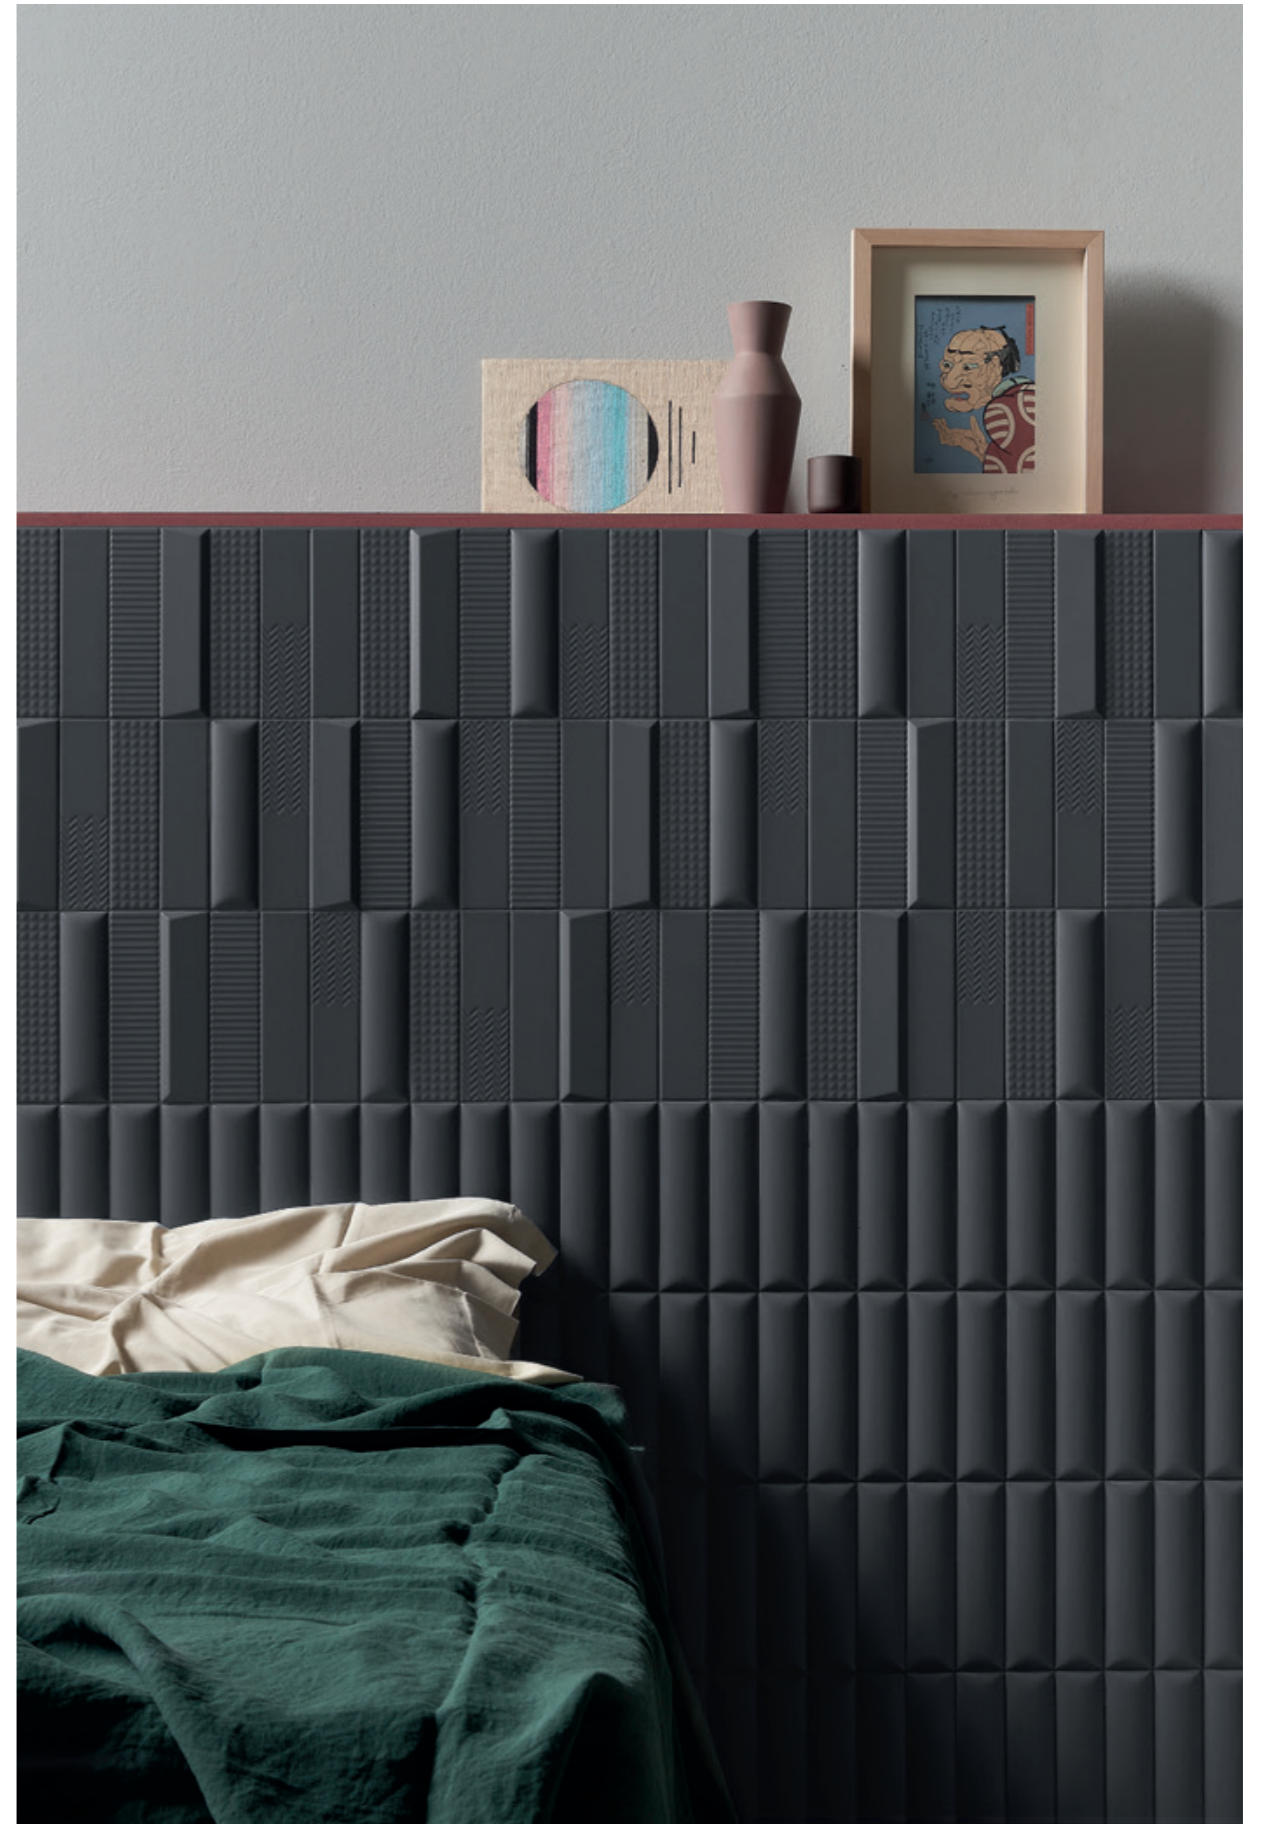

PULP GROUTS

PULP
ALL COLORS

colori stucchi consigliati / advised grouts colors
Kerakoll 02

BISCUIT

Biscuit Bianco Dune 5x20

Biscuit Terra Strip / Plain / Dune / Peak / Stud / Waves 5x20

Biscuit Salvia Peak 5x20