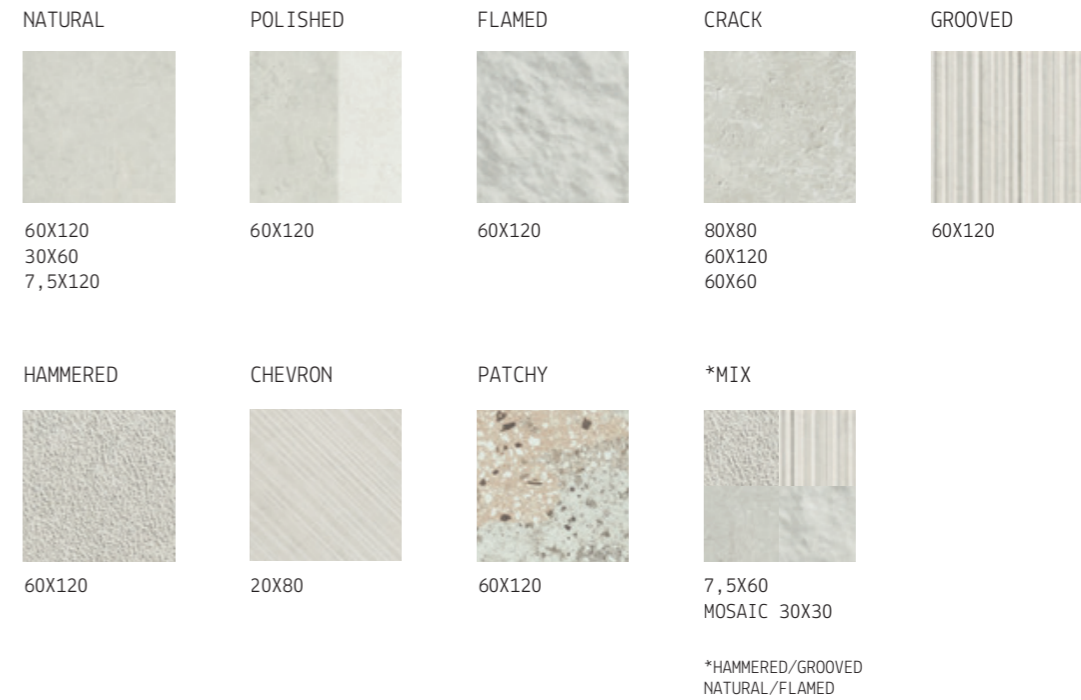

SCG SIZES AND TEXTURES

SCG CODES

SIZE	Natural	Polished	Flamed	Crack	Grooved	Hammered	Chevron	Patchy	Mix
60X120	4101136	4101145	4101139	4101142	4101141	4101140	-	4101146	-
60X60	-	-	-	4101144	-	-	-	-	-
30X60	4101137	-	-	-	-	-	-	-	-
80X80	-	-	-	4101143	-	-	-	-	-
20X80	-	-	-	-	-	-	4101149	-	-
7,5X120	4101147	-	-	-	-	-	-	-	-
7,5X60	-	-	-	-	-	-	-	-	4101148
MOSAIC	-	-	-	-	-	-	-	-	4101150
	Lobster	White	Beige	Azure	Pineta				
Riviera	4101095	4101093	4101098	4101096	4101099