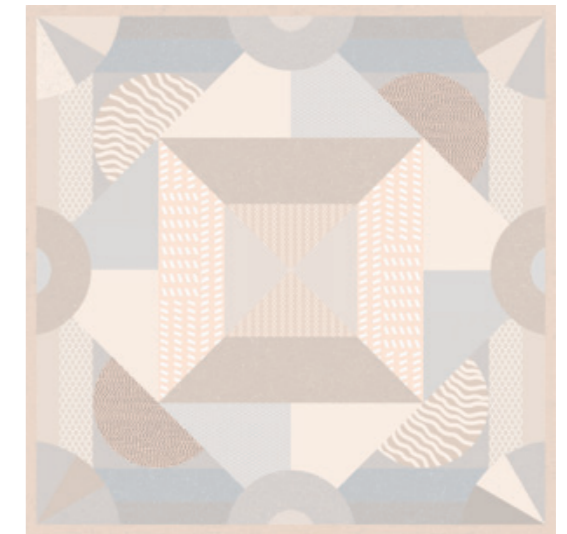

GRAPHIC NR. 8 (120X120)

ONE 01 . 02

TECHNOLOGY PORCELLANATO DIGITALE HD - HD DIGITAL PORCELAIN

FINISH OPACO RETTIFICATO - NATURAL RECTIFIED

SIZES 120x120

THICKNESS 6 MM

HIGH TRAFFIC

4100887 ONE_01