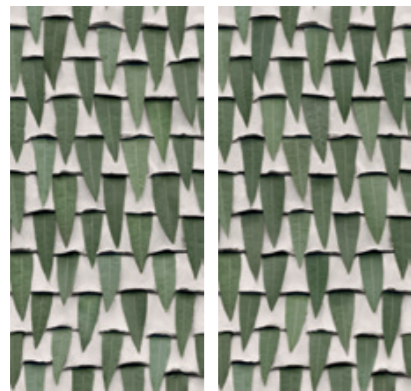

SILVI

4100544 SILVI