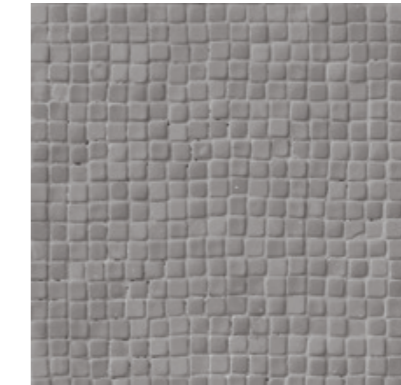

4100482 NANO GAP GRIGIO