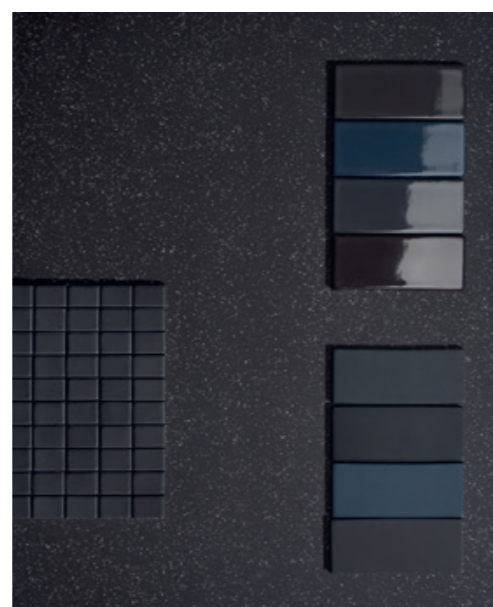

COSMO NERO

COSMO NERO - MICRO COSMO MOSAIC NERO
BRICK LUX BLU-NERO - BRICK MATTE BLU-NERO