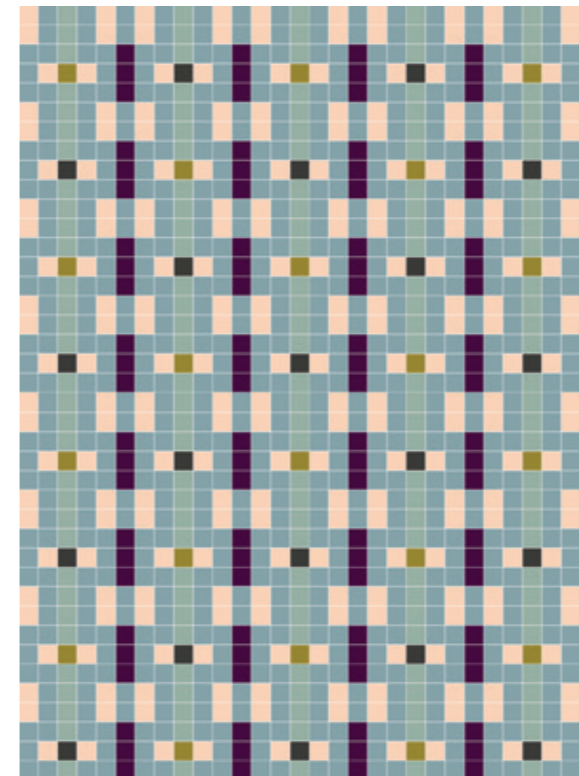

Pixel 41 is a collection with an infinite range of possibilities, that's why we have developed a simulator with 20 different laying patterns, deliberately chosen with repeatable patterns in order to demonstrate how the performance of a single pattern can be changed through the simple modification of the color of the product and the grout. You can easily access it through our website, as part of the Pixel 41 collection, or by typing pixel.41zero42.com on the internet. Thanks to the simulator, you can customize the selected model with an automatic final count of the number of pieces, boxes, square meters, and scrap needed to make your composition. The count will be of the required square footage, having previously entered the dimensions you want to obtain, but the maximum viewable area of laying will be 500x500 cm - base x height. Furthermore, you will be able to see the last 41 schemes previously realized.

05 Purple / 11 Powder / 15 Khaki / 26 Antrax / 32 Cloud / 34 Celadon