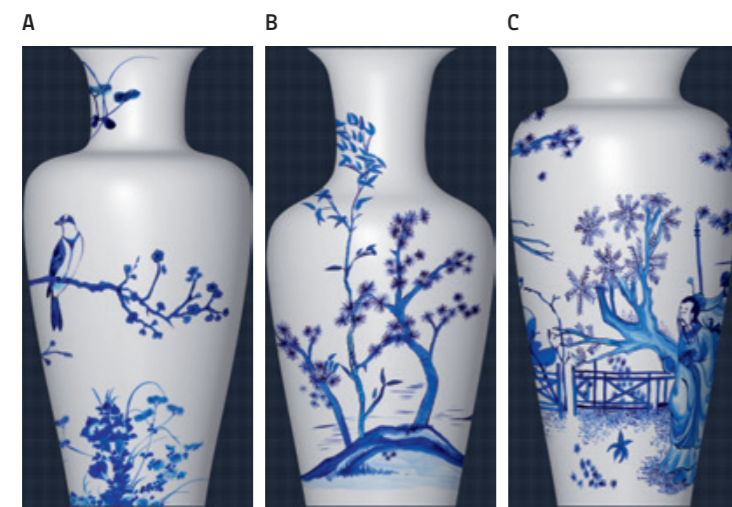

TECHNICAL DETAILS

PAPER41 LUX

TECHNOLOGY PORCELLANATO DIGITALE HD CON COLORAZIONI A FREDDO - HD COLD GLAZING DIGITAL PORCELAIN

FINISH LUCIDO RETTIFICATO - GLOSSY RECTIFIED

SIZES 60x120

THICKNESS 6 MM

MARCO

4100717 MARCO

OGNI SCATOLA CONTIENE UNA GRAFICA A (A OPPURE A1), UNA GRAFICA B (B OPPURE B1) E UNA GRAFICA C (C OPPURE C1).
EACH BOX CONTAINS A GRAPHIC A (A OR A1), A GRAPHIC B (B OR B1) AND A GRAPHIC C (C OR C1).