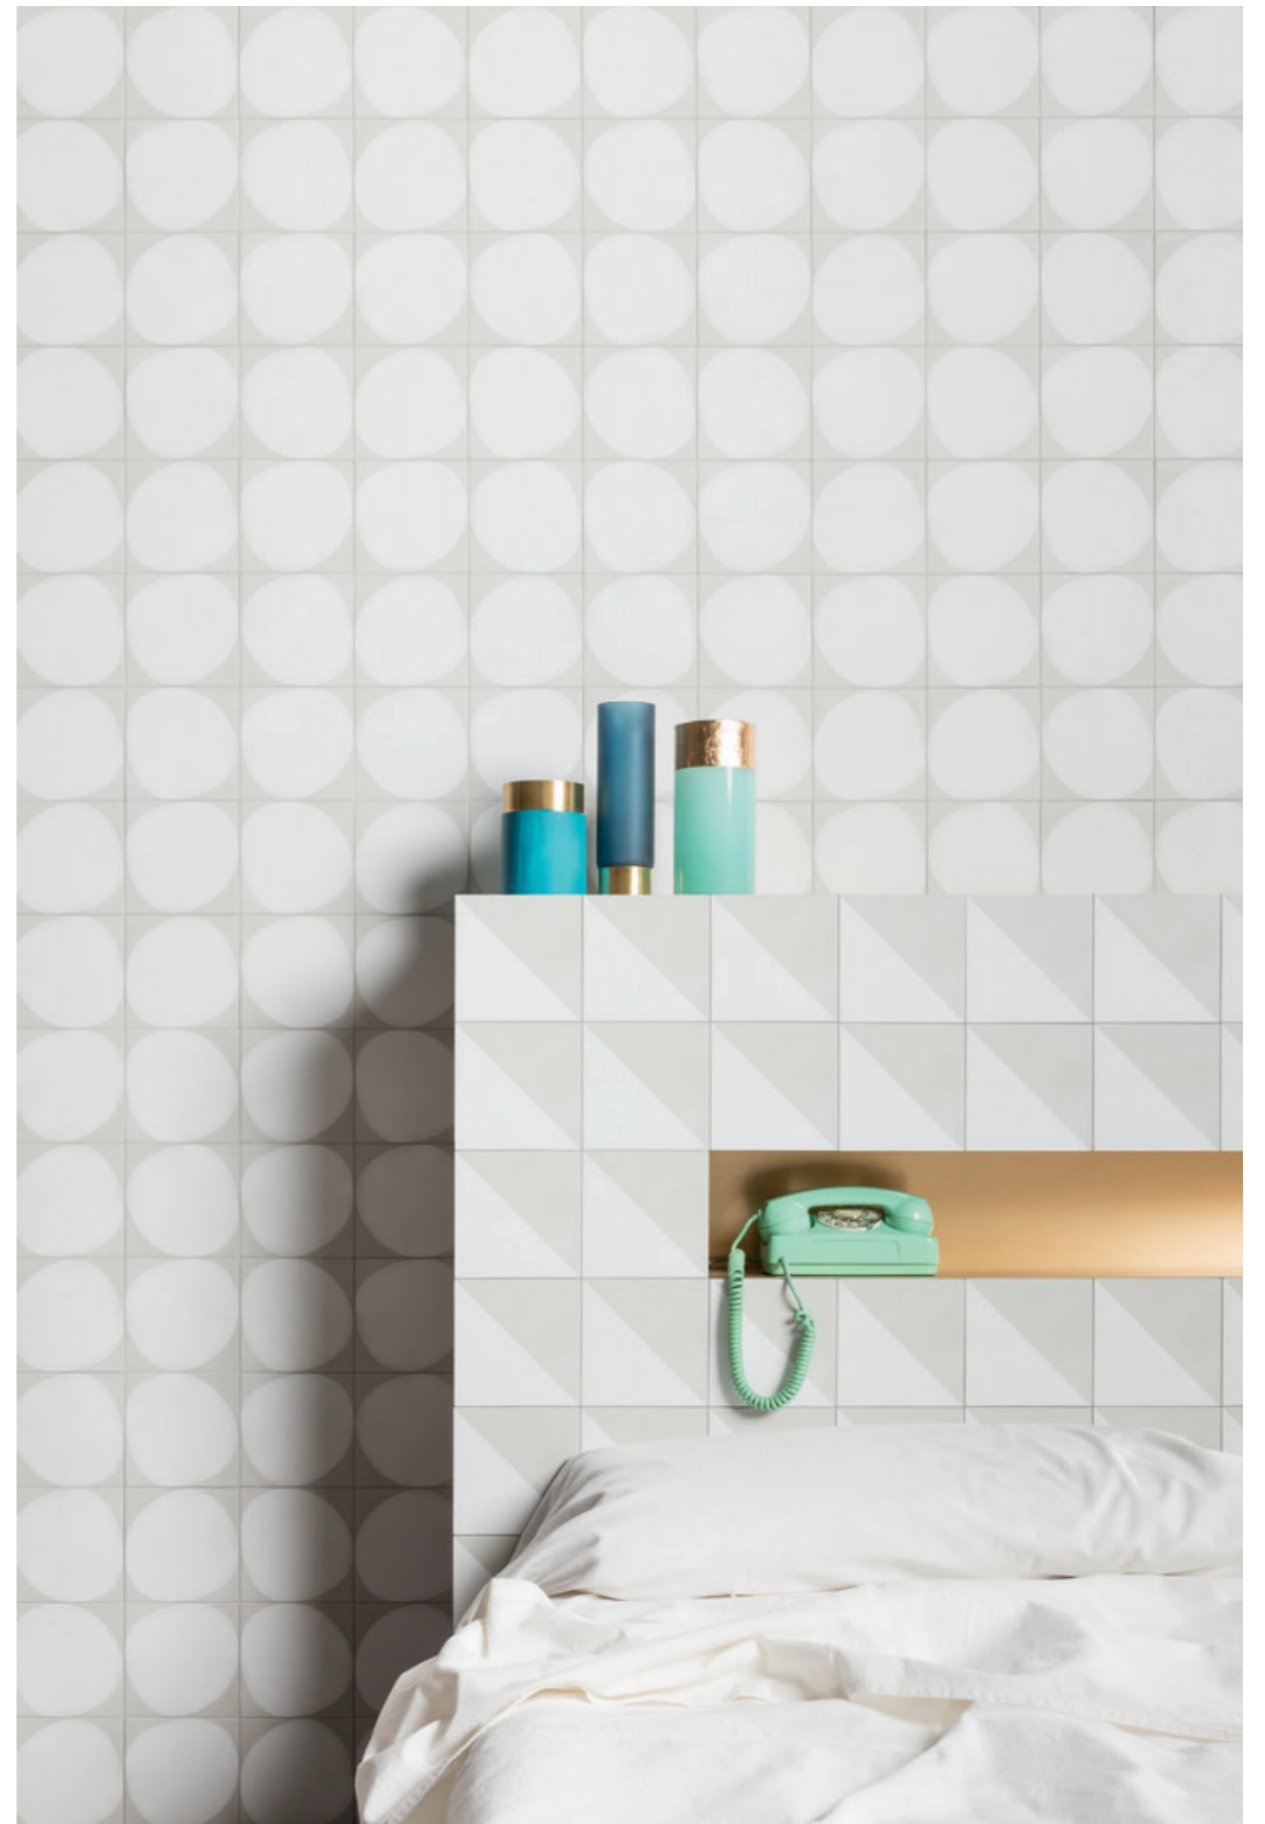

BISCUIT GROUTS

BISCUIT

BIANCO
TERRA
SALVIA
NOTTE

colori stucchi consigliati / advised grouts colors

Kerakoll 02
Kerakoll 32
Kerakoll 18
Kerakoll 10

FUTURA

Wall Futura Grid Black 15x15 - Floor Futura Drop Black 15x15