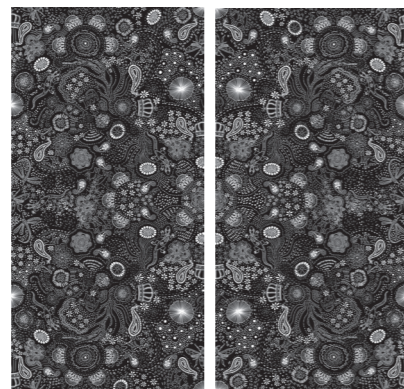

KATIA

4100991 KATIA

PAPER41 UP INTENDED USES

	YES	NO
HOTEL / HOTELS	•	
SAUNE E BAGNI TURCHI / SAUNA AND STEAM BATH	•	
RISTORANTI / RESTAURANT	•	
PAVIMENTI / FLOOR		•
RIVESTIMENTO PARETI DI PISCINE / WALL COVERINGS FOR SWIMMING POOLS		•
VETRINE / SHOP WINDOWS	•	
DOCCE / SHOWERS	•	
AMBIENTI DI LAVORO / OFFICES	•	
PARETI CUCINE / BACKSPALSH	•	DISTANZA MINIMA DAL PRODOTTO POSATO AI FUOCHI 20 CM MINIMUM DISTANCE TO THE PRODUCT LAID FROM FIRES IS 20 CM
RIVESTIMENTI ESTERNI / OUTDOOR WALL	•	

PAPER41 UP GROUTS

PAPER41 UP colori stucchi consigliati / advised grouts colors

CARLA	*Mapei 150 Yellow
GAE	*Kerakoll 02
DIANA	*Kerakoll 12
KATIA	*Kerakoll 12

*UTILIZZARE SOLO STUCCHI CEMENTIZI / USE ONLY CEMENTITIOUS GROUTS

[TECHNICAL FEATURES AND PACKING - CLICK HERE](#)