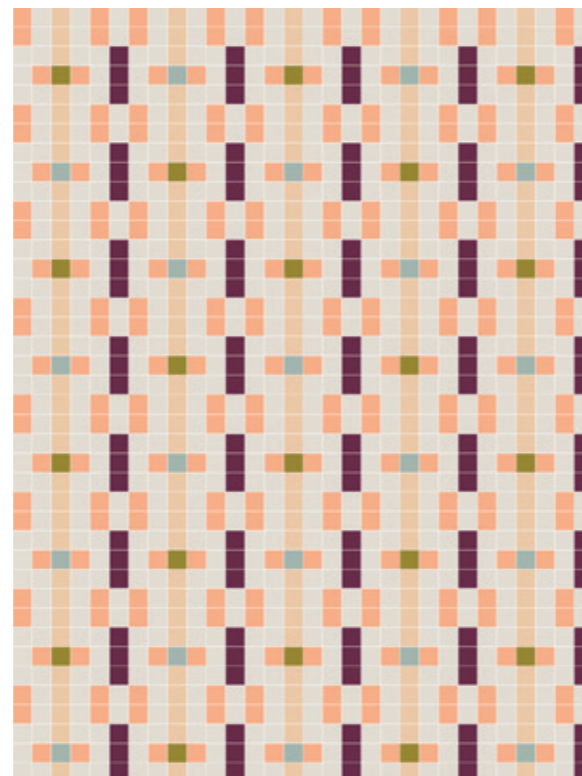

06 Violet / 10 Nude / 15 Khaki / 19 Nut / 22 Pearl / 33 Sky