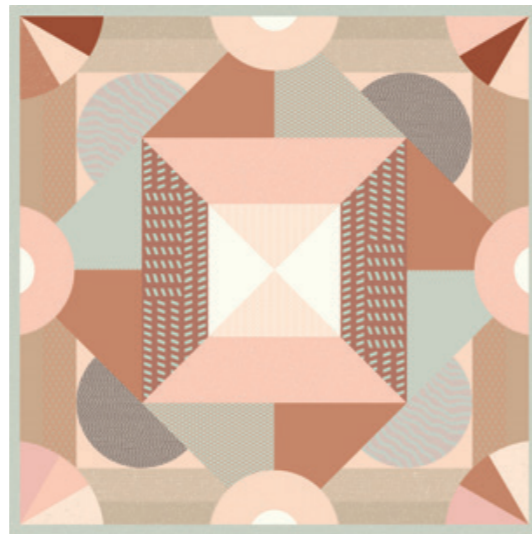

FINISH OPACO RETTIFICATO - NATURAL RECTIFIED

SIZES 120x120

THICKNESS 6 MM

LIGHT TRAFFIC

4100889 ONE_03

4100890 ONE_04

4100891 ONE_05

4100892 ONE_06