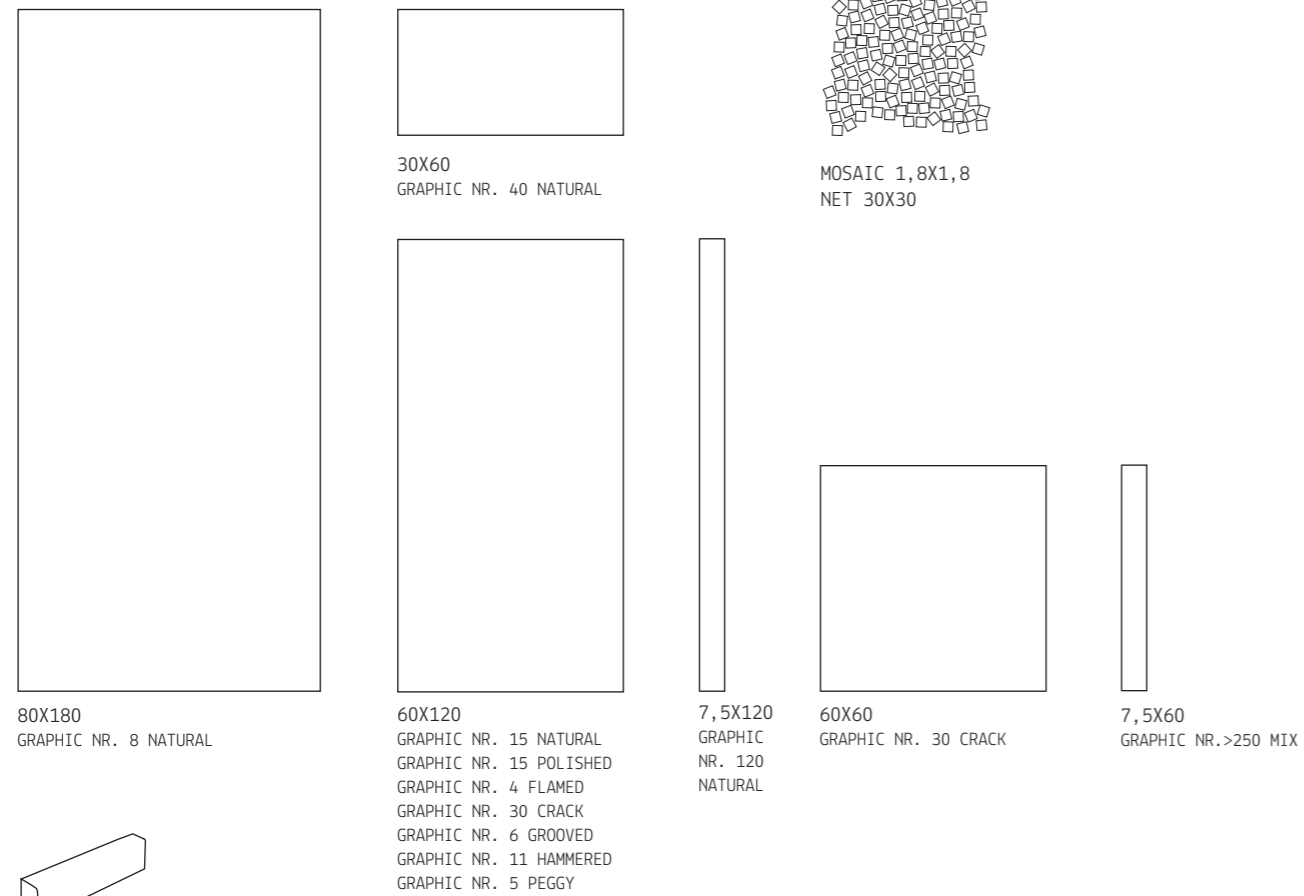

HAMMERED

CRACK

GROOVED

CHEVRON

POLISHED

PEGGY

[TECHNICAL FEATURES AND PACKING - CLICK HERE](#)

SCB SIZES