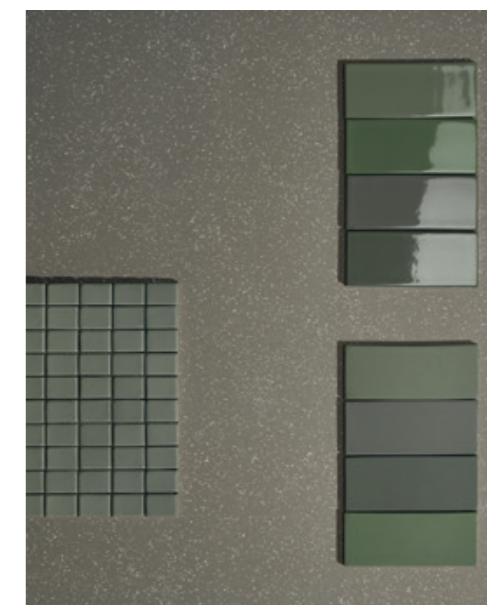

COSMO VERDE

COSMO VERDE - MICRO COSMO MOSAIC VERDE
BRICK LUX VERDE - BRICK MATTE VERDE