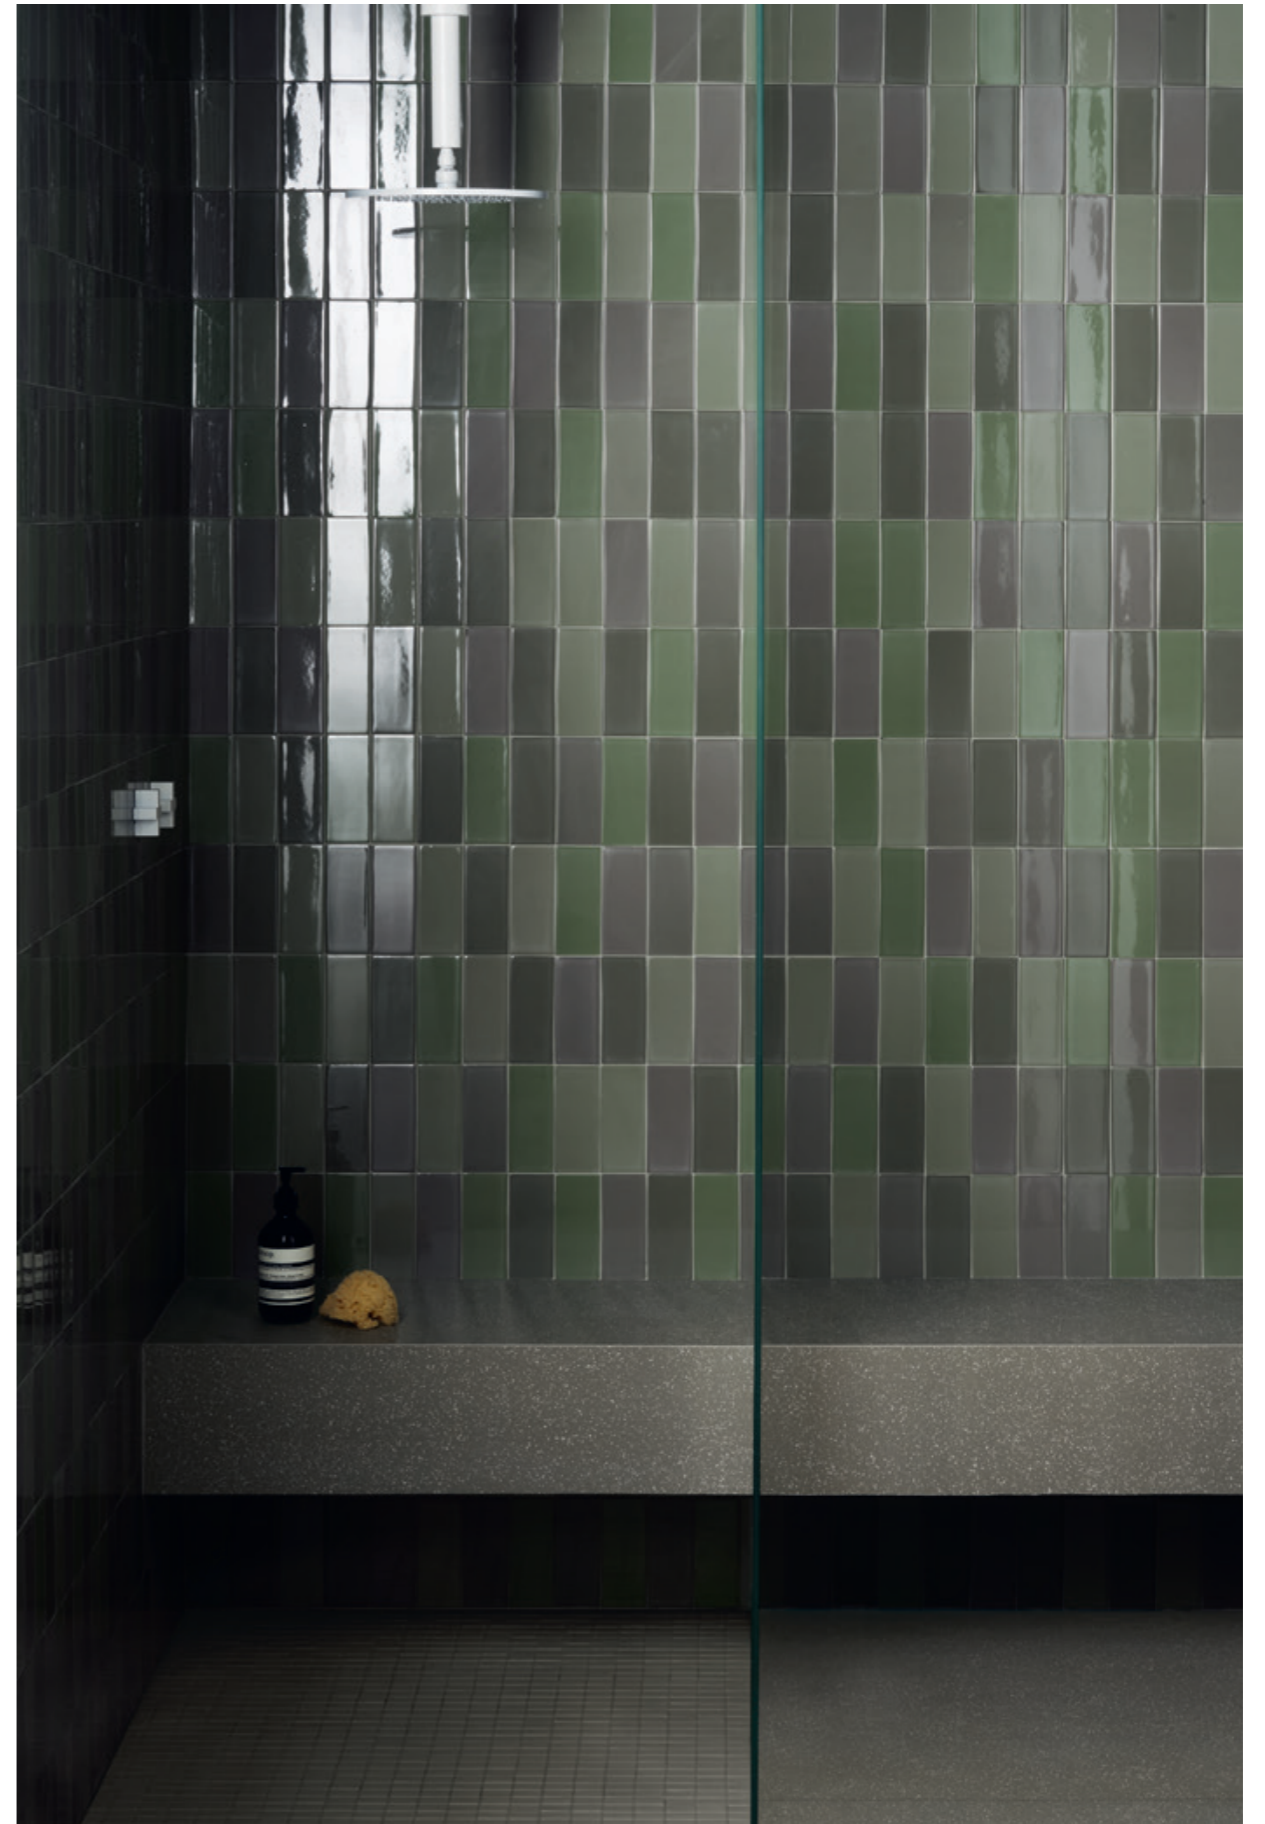

Wall Brick Lux Verde 6,5x15,5 - Floor Cosmo Verde 80x80 / Micro Cosmo Verde 29,5x29,5 - Bench Cosmo Verde 80x80