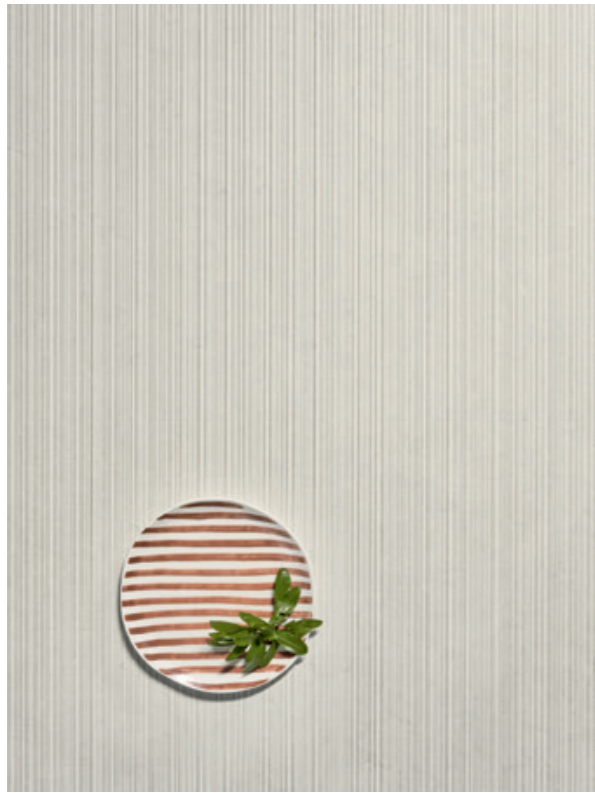

Kerakoll 12

SUPERCLASSICA SCG

Superclassica SCG Riviera Lobster 5x15

Superclassica SCG Patchy 60x120 - Riviera White / Lobster 5x15

Superclassica SCG Grooved

Superclassica SCG Flamed

Superclassica SCG Hammered